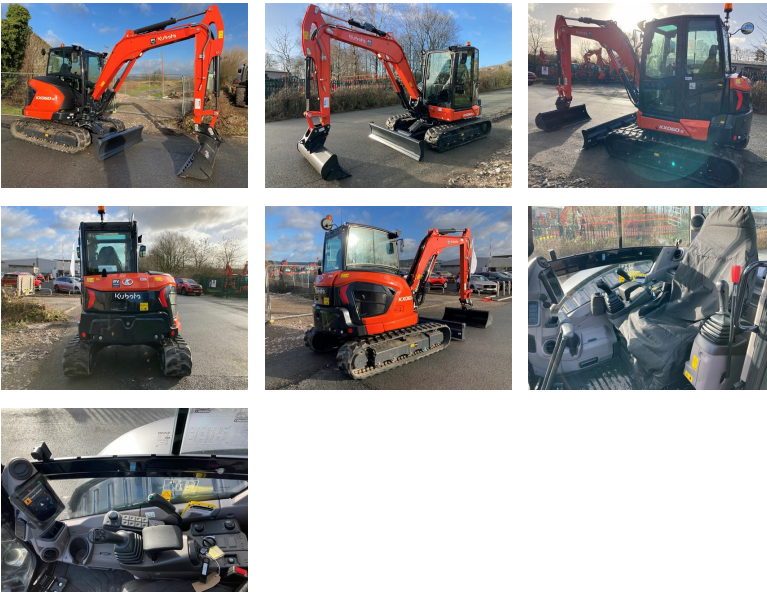

Ex-Demo ~ In Stock

Kubota KX060-5 Excavator

REF: N/A DEPOT: LEVENS

£49,750 + VAT

BRAND: KUBOTA

YEAR	HOURS/MILES	WEIGHT
2023	55	-

Key features

- 6 tonne
- Hydraulic hitch
- Hammer lines
- 2 speed tracking
- Blade
- Rubber tracks
- Anti-theft system
- 3 buckets

Note: We move machines to keep them in good working order. Hours are approximate.

LEVENS

015395 60833

Ivy House Works LA8 8PG

WASHINGTON

0191 8160991

26 Brindley Road NE37 2SB

SKIPTON