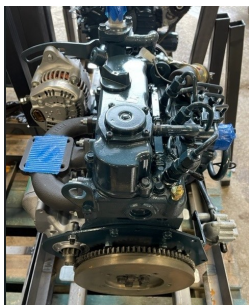

New

Kubota D722 Engine

REF: N/A DEPOT: LEVENS

£2,300 + VAT

BRAND: KUBOTA

YEAR	HOURS/MILES	WEIGHT
-	-	80

Brand new Kubota D722 engine, complete with rotating electrics.

The dipstick is positioned below the injection pump and the oil filter can be found on the starter motor /alternator side.

Key features

New c/w warranty.

Dimensions: 65 x 55 x 80cm.

Application: Industrial applications.

Email steve@pvdobson.com

LEVENS

015395 60833

Ivy House Works LA8 8PG