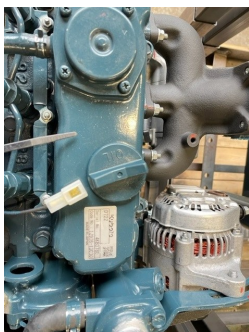

New

Kubota D722 Engine

REF: N/A DEPOT: LEVENS

£2,300 + VAT

BRAND: KUBOTA

YEAR	HOURS/MILES	WEIGHT
-	-	80

Brand new Kubota D722 engine, complete with rotating electrics.

The dipstick is positioned below the injection pump and the oil filter can be found on the starter motor /alternator side.

Key features

New c/w warranty.

Dimensions: 65 x 55 x 80cm.

Application: Industrial applications.

Email steve@pvdobson.com

LEVENS

015395 60833

Ivy House Works LA8 8PG