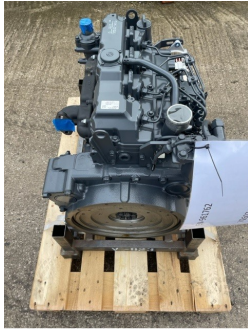

New

Kubota V2607-Manitou Spec

REF: EN-961762 DEPOT: LEVENS

£5,850 + VAT

BRAND: KUBOTA

YEAR	HOURS/MILES	WEIGHT
------	-------------	--------

-	-	-
---	---	---

Kubota V2607 turbo engine, complete with diesel and rotating electrics.

Key features

70HP

Direct injection

Brand new with 12 months warranty

Application Manitou MT625 H Easy

Manitou part #961762 S/S from 52564054

Email: steve@pvdobson.com

LEVENS