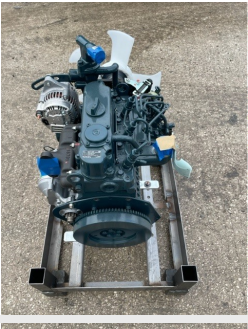

New

Kubota D902 Engine - KX41-3

REF: EN-1J2204001 DEPOT: LEVENS

£2,750 + VAT

BRAND: KUBOTA

YEAR	HOURS/MILES	WEIGHT
------	-------------	--------

-	-	-
---	---	---

Kubota D902 excavator spec engine. It will fit straight in a Kubota KX41-3. It also fits other mini digger applications.

Key features

18.5HP

New unused with 12 months warranty

Application: Kubota KX41-3 Excavator

LEVENS

015395 60833

Ivy House Works LA8 8PG

WASHINGTON