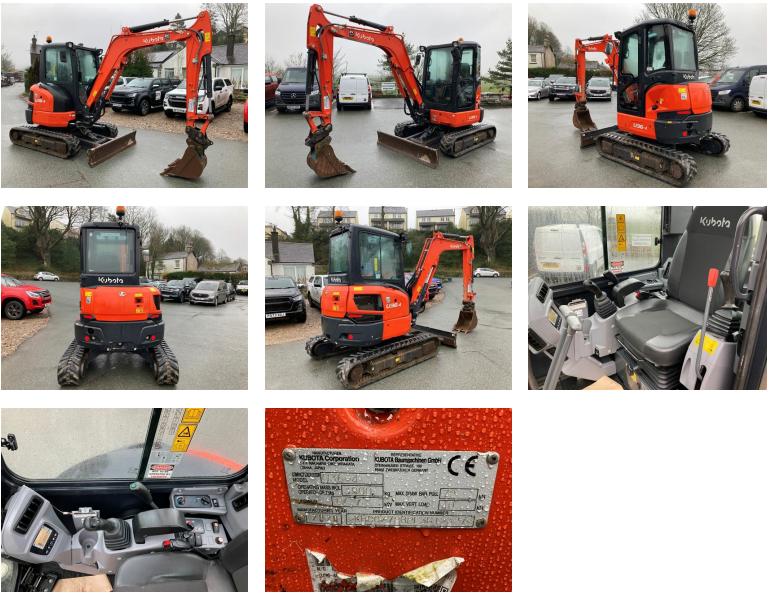

Kubota U36-4 Excavator

REF: 12327 DEPOT: LEVENS

£28,500 + VAT

BRAND: KUBOTA

YEAR	HOURS/MILES	WEIGHT
2020	1825	3900

Key features

- 3.9 tonne
- Zero tailswing
- Hydraulic hitch
- Hammer lines
- 2 speed tracking
- Blade
- Rubber tracks
- Anti-theft system

Note: We move machines to keep them in good working order. Hours are approximate.

LEVENS

015395 60833

Ivy House Works LA8 8PG

WASHINGTON

0191 8160991

26 Brindley Road NE37 2SB

SKIPTON