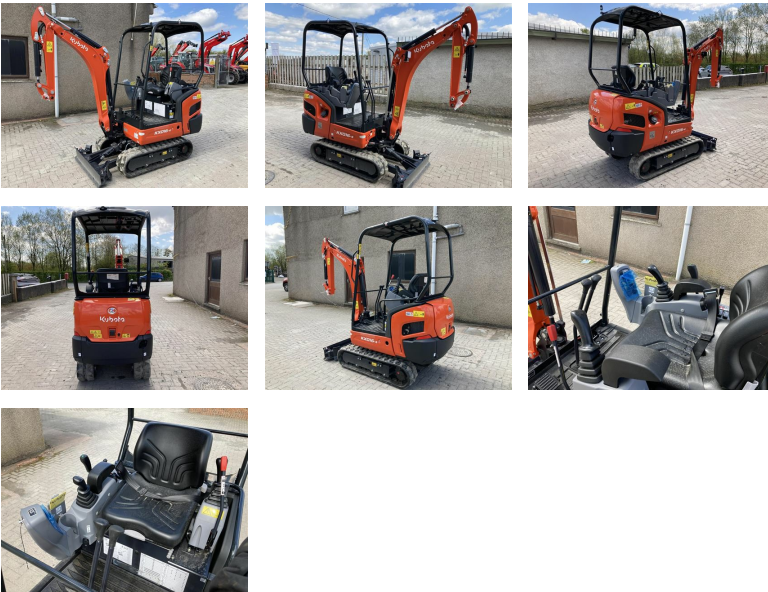

Kubota KX016-4 excavator

REF: N/A DEPOT: LEVENS

POA

BRAND: KUBOTA

YEAR	HOURS/MILES	WEIGHT
2023	-	1600

Key features

- 1.6 tonne
- Hammer lines
- 2 Speed tracking
- Vari width tracks
- Blade
- Rubber tracks
- Anti-theft system
- Hitches can be fitted upon PDI