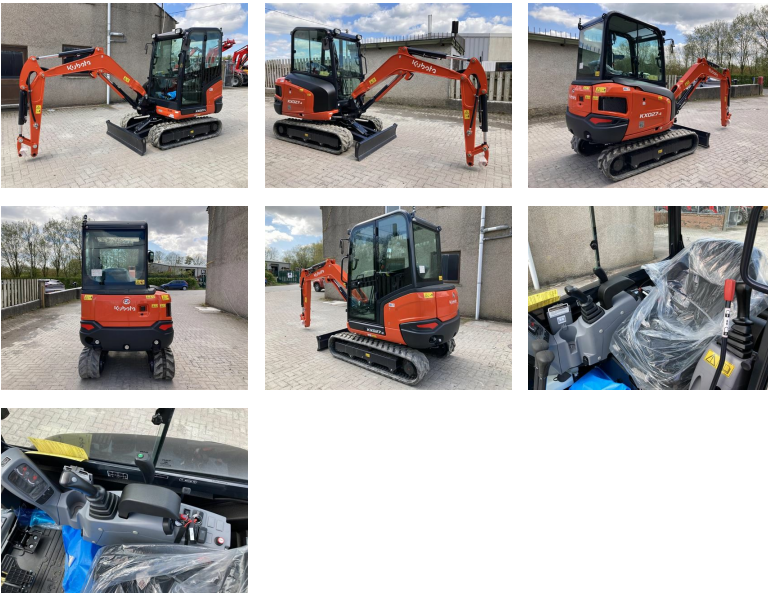

Kubota KX027-4 excavator

REF: VARIOUS DEPOT: LEVENS

POA

BRAND: KUBOTA

YEAR	HOURS/MILES	WEIGHT
-	-	-

Key features

- 2.7 tonne
- Hammer lines
- 2 Speed tracking
- Blade
- Rubber tracks
- Anti-theft system

LEVENS