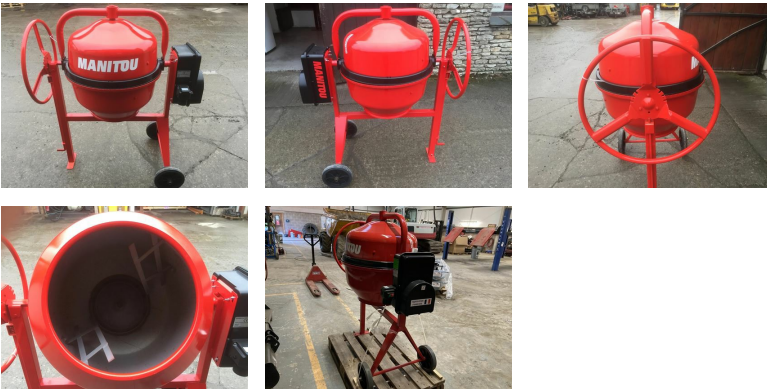

New ~ In Stock

Manitou CM190E electric mixers

REF: VARIOUS DEPOT: LEVENS

£575 + VAT

BRAND: MANITOU

YEAR	HOURS/MILES	WEIGHT
-	-	271

Key features

- 150l mixing capacity
- 190l drum volume
- Single-phase electric motor 800w
- Belt drive
- One-piece cast iron ring gear + pinion
- 1 bag cement mix