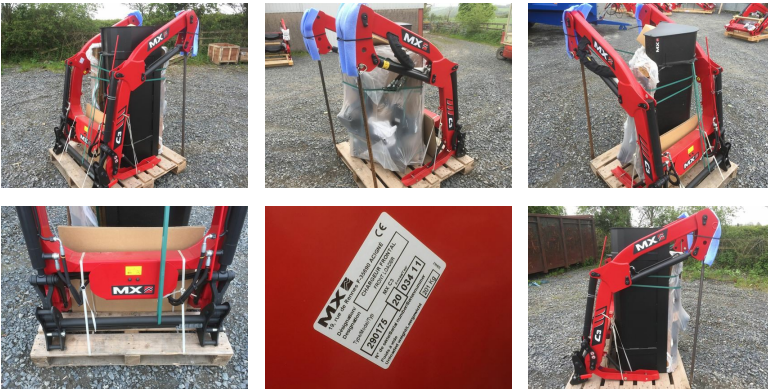

MX C3 compact loader

REF: 290175 DEPOT: LEVENS

£3,950 + VAT

BRAND: MX

YEAR	HOURS/MILES	WEIGHT
-	-	-

Key features

- To fit MF 1740 compact tractor
- Complete with brackets and bucket

LEVENS