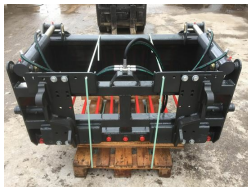

New ~ In Stock

P.V. DOBSON / 17504
Ivy House Works (82)
Levens, Ryedale, Lancashire
LA8 8PG

MX Shear grabs

REF: N/A DEPOT: LEVENS

POA

BRAND: MX

YEAR	HOURS/MILES	WEIGHT
-	-	-

Key features

Selection of shear grabs

- Twin ram
- Bolt-on euro brackets
- SG120:
 - Width 1.44m
 - Heaped capacity 680l
- SG150:
 - Width 1.67m
 - Heaped capacity 810l

LEVENS

015395 60833

Ivy House Works LA8 8PG

WASHINGTON