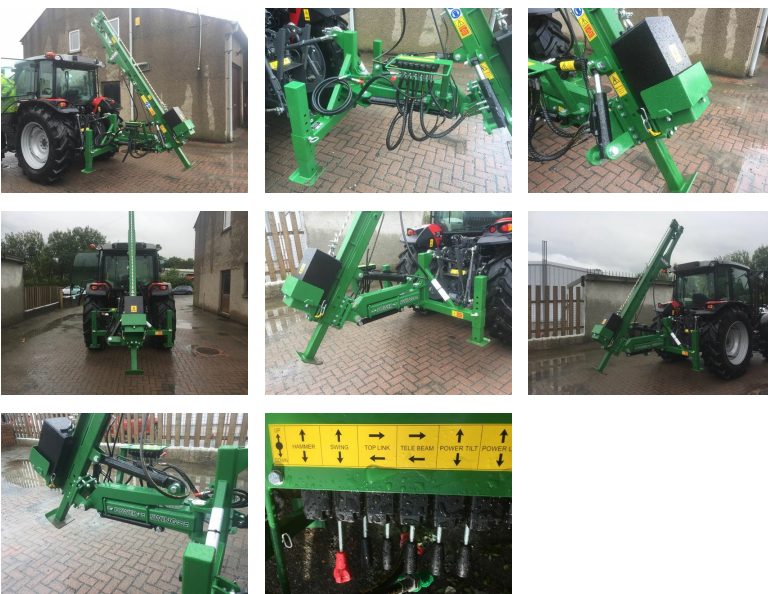

Wrag Basic XL tractor post knocker

REF: BXL200 DEPOT: LEVENS

£6,999 + VAT

BRAND: WRAG

YEAR	HOURS/MILES	WEIGHT
2022	-	750

- Wrag the post driver specialists
- English manufacturer
- Tractor rear mounted

Key features

- 200kg hammer
- Telescopically extending beam
- Hydraulic mast ram
- 90 degree swing
- Powertilt - 4 way mast tilt
- Hydraulic power leg
- General purpose heavy duty post plate
- Hammer guard (offering protection)
- Under hammer clearance - 3.6m (possible post size)