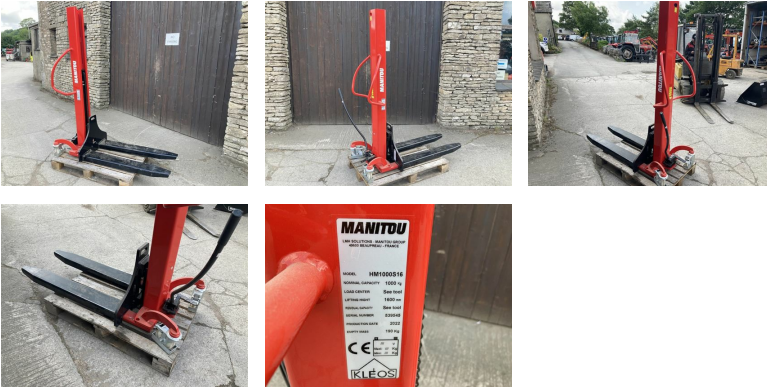

Used ~ In Stock

Manitou Kleos HM1000S16

REF: 539545 DEPOT: LEVENS

£2,850 + VAT

BRAND: MANITOU

YEAR	HOURS/MILES	WEIGHT
2022	-	-

Key features

- 1 tonne lift capacity
- 1600mm lifting height
- Manual pump for lift