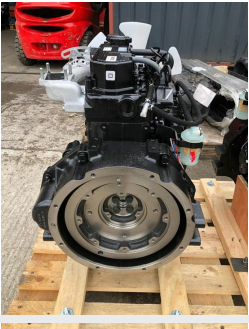

Mitsubishi S3L2 engine

REF: N/A DEPOT: LEVENS

£3,250 + VAT

BRAND: MITSUBISHI

YEAR	HOURS/MILES	WEIGHT
------	-------------	--------

-	-	-
---	---	---

New Mitsubishi S3L2 engine comes complete with starter motor and alternative from our own stock and with 12 months parts warranty.