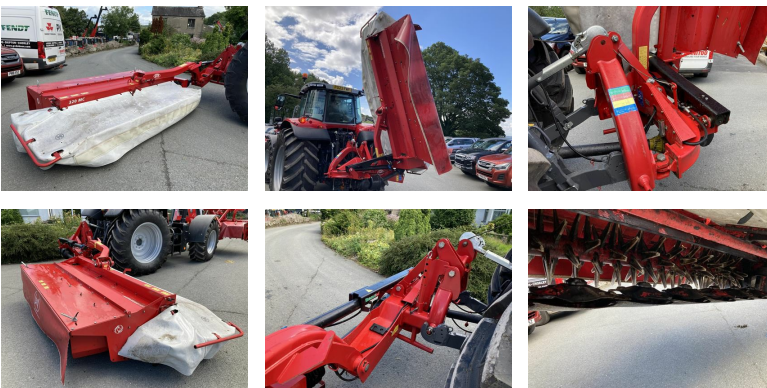

# Lely Splendimo 320 MC rear mower

REF: 89904 DEPOT: LEVENS

## POA

BRAND: LELY

YEAR	HOURS/MILES	WEIGHT
2014	-	-

- Ex "Farmer owned"

### Key features

- 3.2m working width
- Conditioner
- Centre pivot point (in the centre of the gravity)
- Twin pivot system ensures perfect ground contour following
- Hydraulic folding with integrated headland position
- Transport position 110\* , weight is evenly distributed over the lift arms
- Low power requirement