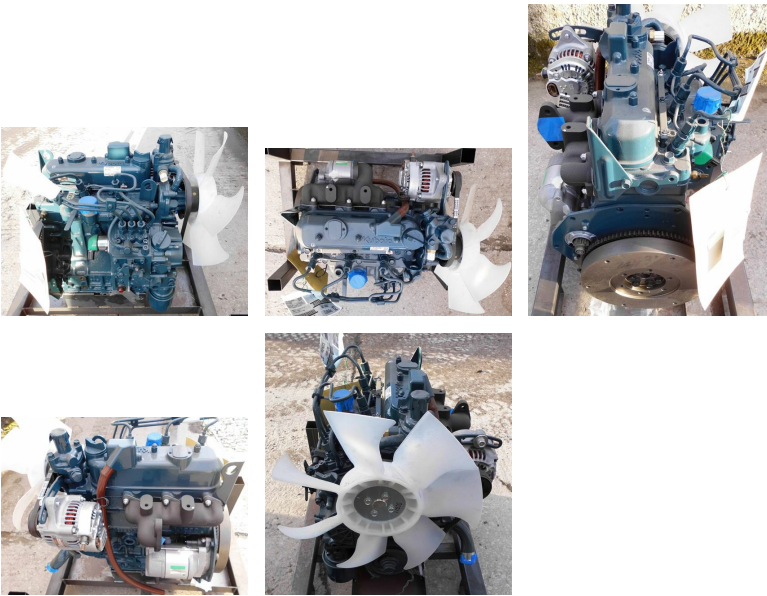

LEVENS

015395 60833

Ivy House Works LA8 8PG

WASHINGTON

0191 8160991

26 Brindley Road NE37 2SB

SKIPTON

01756 701166

Unit 2, Snaygill Industrial Estate BD23 2QR

CHORLEY

01772 426248

Unit 3M, Eaton Point PR7 7NG