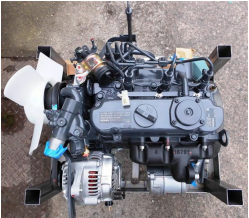

# Kubota D902 Engine - RTVX900

REF: N/A DEPOT: LEVENS

**£2,800** + VAT

BRAND: KUBOTA

YEAR	HOURS/MILES	WEIGHT
------	-------------	--------

-	-	-
---	---	---

New Kubota D902 engine complete with rotating electrics. It will fit straight into the Kubota RTV X utility vehicle.

## Key features

- 24.8HP
- New unused with 12 months warranty
- Application:RTV X utility vehicle
- Build list: D902 RTV X spec