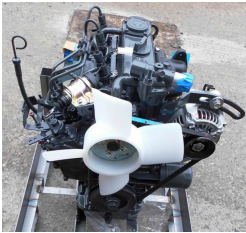

# Kubota D902 Engine - RTVX900

REF: N/A DEPOT: LEVENS

**£2,800** + VAT

BRAND: KUBOTA

YEAR	HOURS/MILES	WEIGHT
------	-------------	--------

-	-	-
---	---	---

New Kubota D902 engine complete with rotating electrics. It will fit straight into the Kubota RTV X utility vehicle.

## Key features

- 24.8HP
- New unused with 12 months warranty
- Application:RTV X utility vehicle
- Build list: D902 RTV X spec