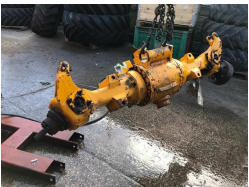

JCB 4 w/d axle

REF: N/A DEPOT: LEVENS

POA

BRAND: JCB

YEAR	HOURS/MILES	WEIGHT
-	-	-

Key features

Unknown what model this fits

Serial number and ratios are shown on the plate