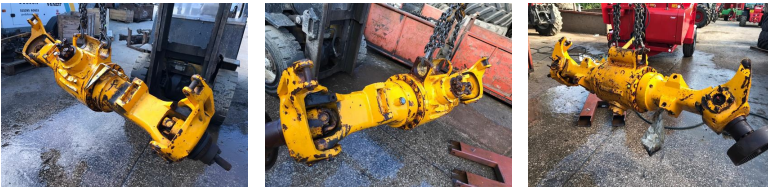

JCB 4 w/d axle

REF: N/A DEPOT: LEVENS

POA

BRAND: JCB

YEAR	HOURS/MILES	WEIGHT
-	-	-

Key features

Unknown what model this fits

Serial number and ratios are shown on the plate