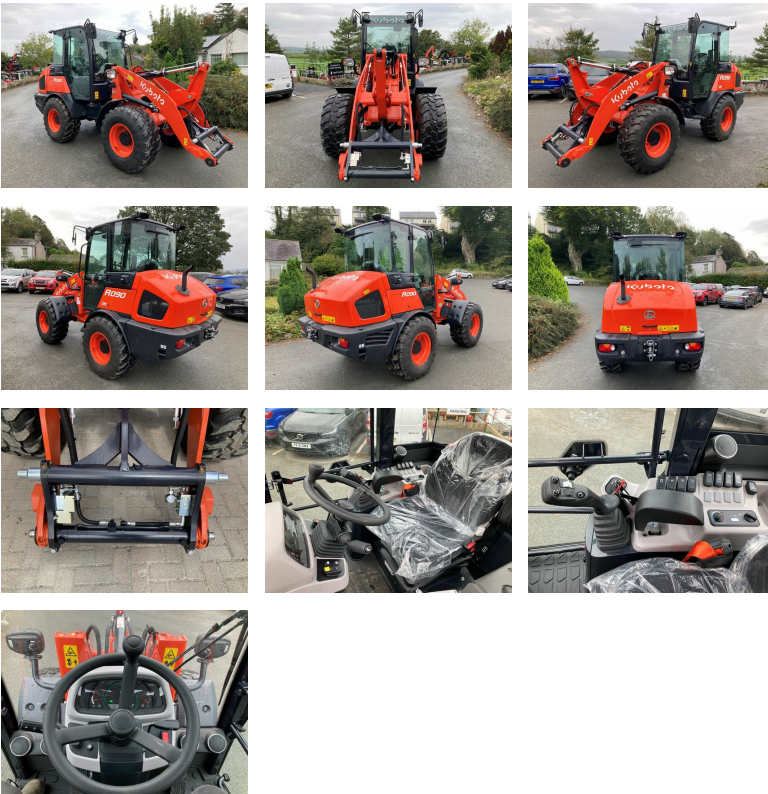

Ex-Demo ~ In Stock

Kubota R090 loading shovel

REF: 11062 DEPOT: LEVENS

£42,950 + VAT

BRAND: KUBOTA

| YEAR | HOURS/MILES | WEIGHT |
|------|-------------|--------|
| 2023 | - | - |

Key features

- 65hp
- 2 Speed hydrostatic
- Auxillary lines
- Hydraulic locking pins
- Diff lock
- Air conditioning
- Anti-theft system
- 4.1 metre max lift height or 3.03m with pallet forks attached
- 2.16 tonne lift capacity
- No attachments included in this price