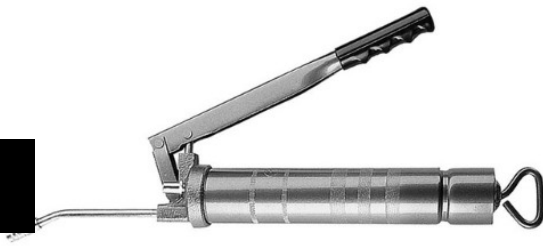

New

Samoa 500cc Lever Action Grease Pump

REF: N/A DEPOT: LEVENS

£25 + VAT

BRAND: SAMOA

YEAR	HOURS/MILES	WEIGHT
-	-	-

500cc lever action grease pump includes filler valve, rigid stem with 4-jaw hydraulic connector.

Key features

Universal grease pumps to be used with 400 g (14 oz) grease cartridges or with bulk grease. Bulk grease loading by suction or using a filler pump.

Pump locking with ratchet.

Maximum working pressure: 500 bar (7,250 psi)