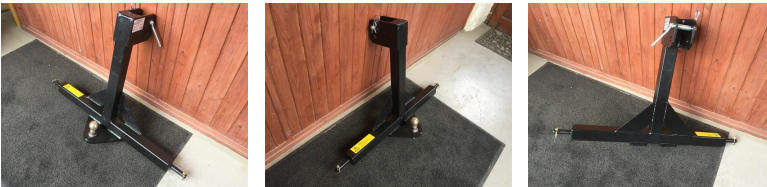

Duvelsdorf Ball hitch

REF: VARIOUS DEPOT: LEVENS

£160 + VAT

BRAND: DUVELSDORF

YEAR	HOURS/MILES	WEIGHT
-	-	-

Key features

- 3 Point linkage ball hitch
- Can be used on front or rear linkage

LEVENS