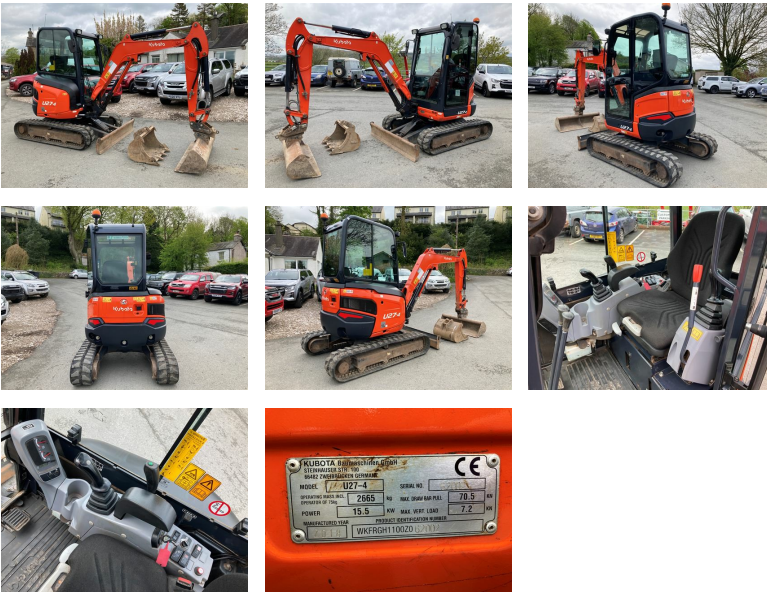

# Kubota U27-4 excavator

REF: 62002 DEPOT: LEVENS

## POA

BRAND: KUBOTA

YEAR	HOURS/MILES	WEIGHT
2018	2965	2665

### Key features

- 2.7 tonne
- Hydraulic hitch
- Hammer lines
- 2 speed tracking
- Blade
- Rubber tracks
- Anti-theft system

*Note: We move machines to keep them in good working order. Hours are approximate.*