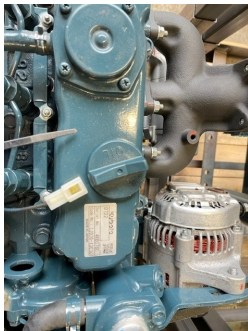

New

Kubota D722 Engine

REF: N/A DEPOT: LEVENS

£2,300 + VAT

BRAND: KUBOTA

YEAR	HOURS/MILES	WEIGHT
-	-	80

Brand new Kubota D722 engine, complete with rotating electrics.

The dipstick is positioned below the injection pump and the oil filter can be found on the starter motor /alternator side.

Key features

New c/w warranty.

Dimensions: 65 x 55 x 80cm.

Application: Industrial applications.

Email steve@pvdobson.com

LEVENS

015395 60833

Ivy House Works LA8 8PG