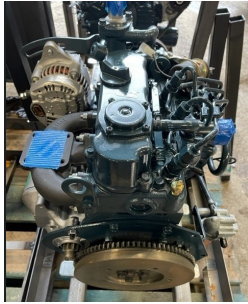

New

Kubota D722 Engine

REF: N/A DEPOT: LEVENS

£2,300 + VAT

BRAND: KUBOTA

YEAR	HOURS/MILES	WEIGHT
-	-	80

Brand new Kubota D722 engine, complete with rotating electrics.

The dipstick is positioned below the injection pump and the oil filter can be found on the starter motor /alternator side.

Key features

New c/w warranty.

Dimensions: 65 x 55 x 80cm.

Application: Industrial applications.

Email steve@pvdobson.com

LEVENS

015395 60833

Ivy House Works LA8 8PG