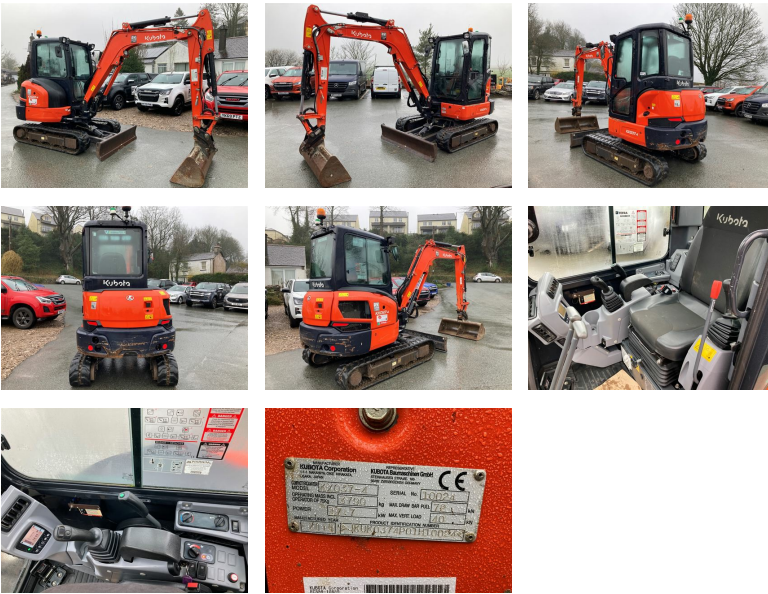

Kubota KX037-4 Excavator

REF: 10024 DEPOT: LEVENS

£28,500 + VAT

BRAND: KUBOTA

YEAR	HOURS/MILES	WEIGHT
2019	1500	3790

Key features

- 3.8 tonne
- Hydraulic hitch
- Hammer lines
- 2 speed tracking
- Blade
- Rubber tracks
- Anti-theft system

Note: We move machines to keep them in good working order. Hours are approximate.

LEVENS

015395 60833

Ivy House Works LA8 8PG

WASHINGTON

0191 8160991

26 Brindley Road NE37 2SB

SKIPTON