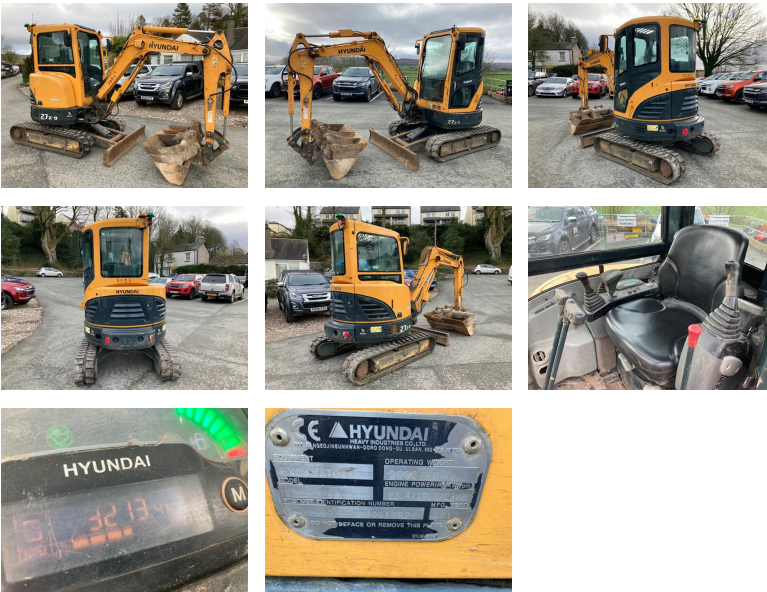

# Hyundai Robex 27z-9 Excavator

REF: 01082 DEPOT: LEVENS

**£15,995** + VAT

BRAND: HYUNDAI

YEAR	HOURS/MILES	WEIGHT
2017	3215	-

- Hitch to pick up Hitachi ex30 buckets
- 2 Buckets provided with each machine

## Key features

- 2.7 tonne
- Manual hitch
- Hammer lines
- 2 speed tracking
- Blade
- Rubber tracks

*Note: We move machines to keep them in good working order. Hours are approximate.*