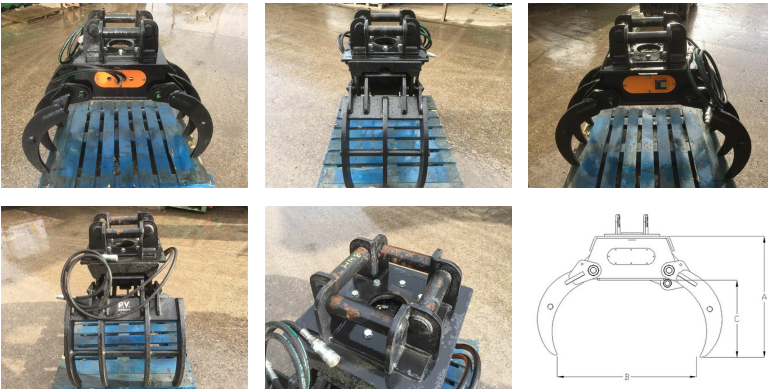

New

Hardlife Hydraulic Grapple

REF: N/A DEPOT: LEVENS

POA

BRAND: HARDLIFE

YEAR	HOURS/MILES	WEIGHT
-	-	340

Key features

- Hydraulic grapple to fit 8 tonne Kubota
- Width 720mm
- Dimensions A - 800mm
- Dimensions B - 875mm
- Dimensions C - 480mm
- Leg thickness - 25mm