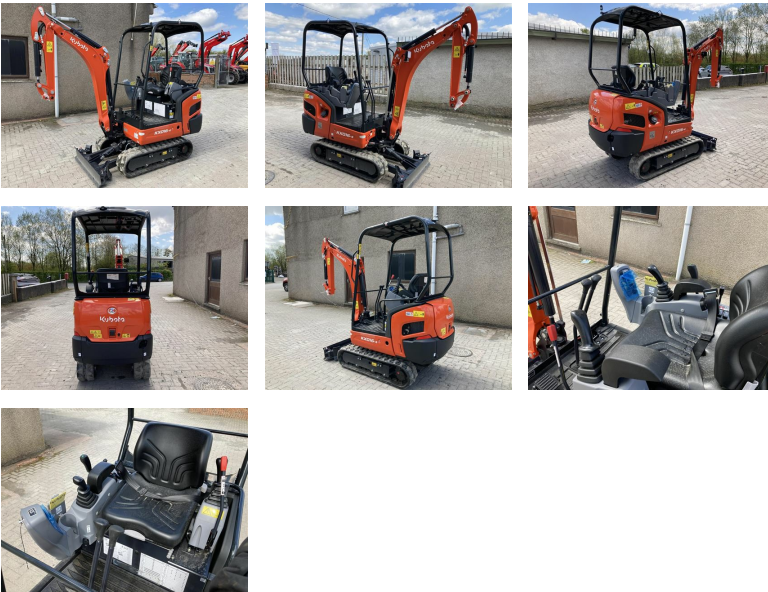

## Kubota KX016-4 excavator

REF: N/A DEPOT: LEVENS

# POA

BRAND: KUBOTA

YEAR	HOURS/MILES	WEIGHT
2023	-	1600

### Key features

- 1.6 tonne
- Hammer lines
- 2 Speed tracking
- Vari width tracks
- Blade
- Rubber tracks
- Anti-theft system
- Hitches can be fitted upon PDI