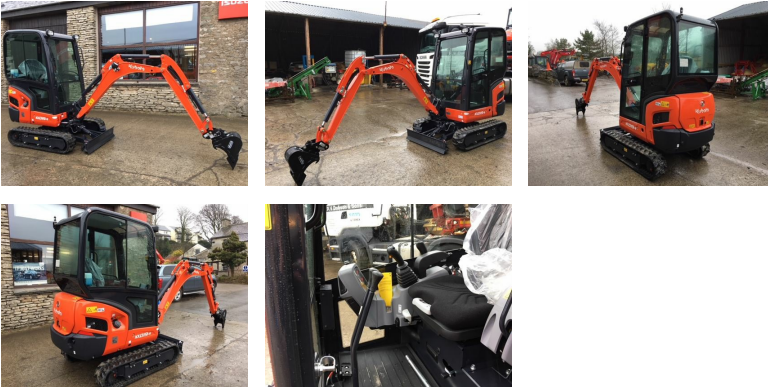

Kubota KX019-4 excavator

REF: N/A DEPOT: LEVENS

POA

BRAND: KUBOTA

YEAR	HOURS/MILES	WEIGHT
2023	-	1900

Key features

- Mini excavator
- Vari tracks
- Long arm
- Hammer pipework
- Blade
- Anti-theft system

LEVENS