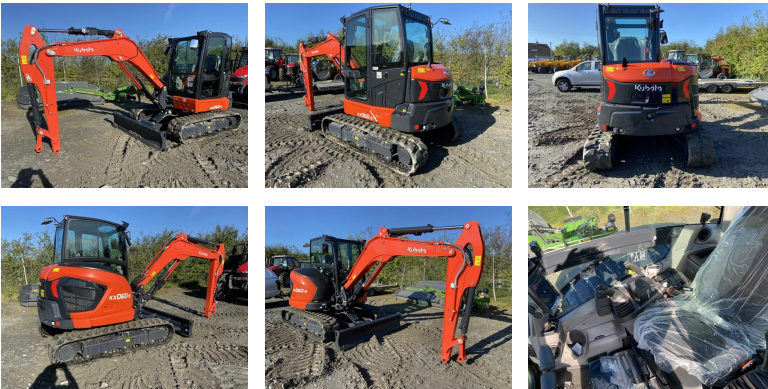

## Kubota KX060-5 excavator

REF: N/A DEPOT: LEVENS

# POA

BRAND: KUBOTA

YEAR	HOURS/MILES	WEIGHT
-	-	5700

The next generation of mini excavators with advanced performance, comfort, and safety. Kubota's new 5-ton mini excavators are ready to take charge and deliver new levels of performance, comfort, and safety for a wide range of jobs.

All feature newly designed interiors and exteriors, and all are built with the most advanced technology Kubota has to offer.

### Key features

- 6 tonne machine
- Hammer lines
- Auto idle
- 2 speed tracking
- Blade
- Rubber tracks
- Anti-theft system