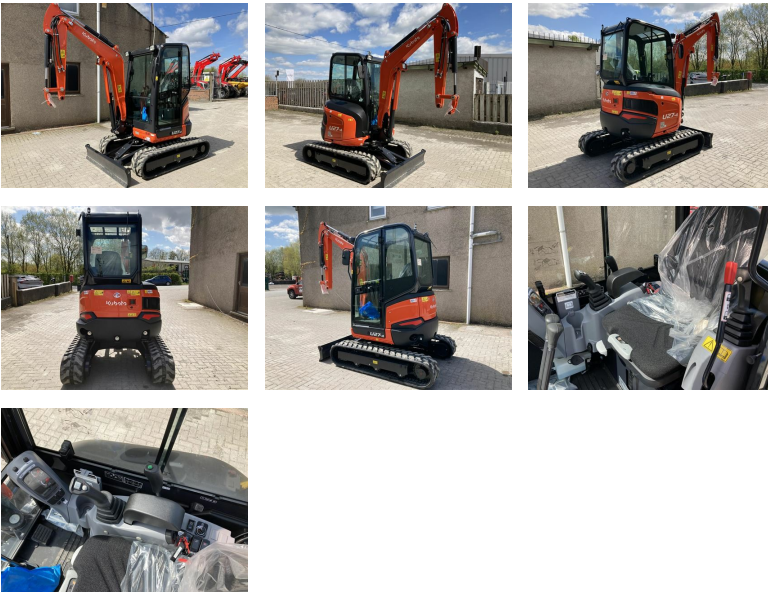

Kubota U27-4 HI Spec excavator

REF: N/A DEPOT: LEVENS

POA

BRAND: KUBOTA

YEAR	HOURS/MILES	WEIGHT
-	-	-

Key features

- Zero tailswing
- 2.7 Tonne
- Twin hammer lines
- 2 Speed tracking
- Blade
- Rubber tracks
- Anti-theft systems
- Choice or hitch can be fitted upon PDI