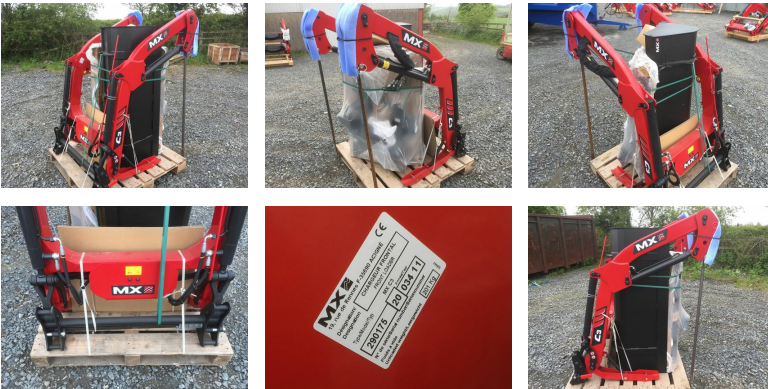

## MX C3 compact loader

REF: 290175 DEPOT: LEVENS

**£3,950** + VAT

BRAND: MX

YEAR	HOURS/MILES	WEIGHT
-	-	-

### Key features

- To fit MF 1740 compact tractor
- Complete with brackets and bucket