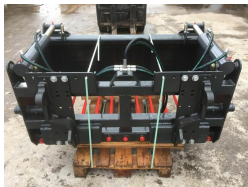

New ~ In Stock

P.V. DOBSON / 175004
Ivy House Works (82)
Levens, Ryedale, Cumbria
LA8 8PG

MX Shear grabs

REF: N/A DEPOT: LEVENS

POA

BRAND: MX

YEAR	HOURS/MILES	WEIGHT
-	-	-

Key features

Selection of shear grabs

- Twin ram
- Bolt-on euro brackets
- SG120:
 - Width 1.44m
 - Heaped capacity 680l
- SG150:
 - Width 1.67m
 - Heaped capacity 810l

LEVENS

015395 60833

Ivy House Works LA8 8PG

WASHINGTON