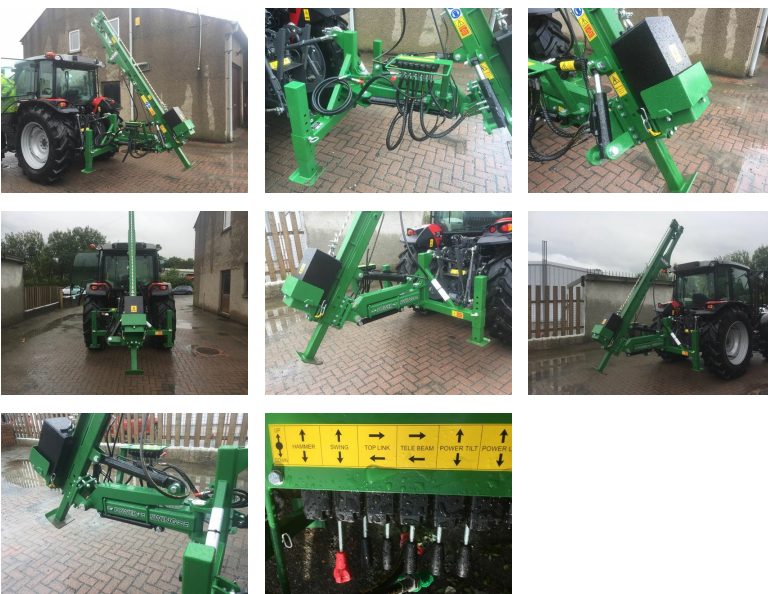

## Wrag Basic XL tractor post knocker

REF: BXL200 DEPOT: LEVENS

**£6,999** + VAT

BRAND: WRAG

YEAR	HOURS/MILES	WEIGHT
2022	-	750

- Wrag the post driver specialists
- English manufacturer
- Tractor rear mounted

### Key features

- 200kg hammer
- Telescopically extending beam
- Hydraulic mast ram
- 90 degree swing
- Powertilt - 4 way mast tilt
- Hydraulic power leg
- General purpose heavy duty post plate
- Hammer guard (offering protection)
- Under hammer clearance - 3.6m (possible post size)