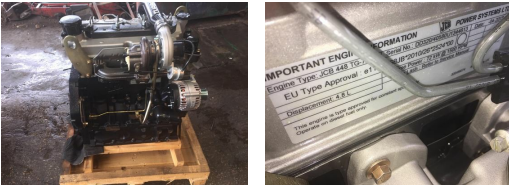

LEVENS

015395 60833

Ivy House Works LA8 8PG

WASHINGTON

0191 8160991

26 Brindley Road NE37 2SB

SKIPTON

01756 701166

Unit 2, Snaygill Industrial Estate BD23 2QR

CHORLEY

01772 426248

Unit 3M, Eaton Point PR7 7NG