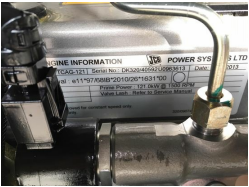

LEVENS

015395 60833

Ivy House Works LA8 8PG

WASHINGTON

0191 8160991

26 Brindley Road NE37 2SB

SKIPTON

01756 701166

Unit 2, Snaygill Industrial Estate BD23 2QR

CHORLEY

01772 426248

Unit 3M, Eaton Point PR7 7NG