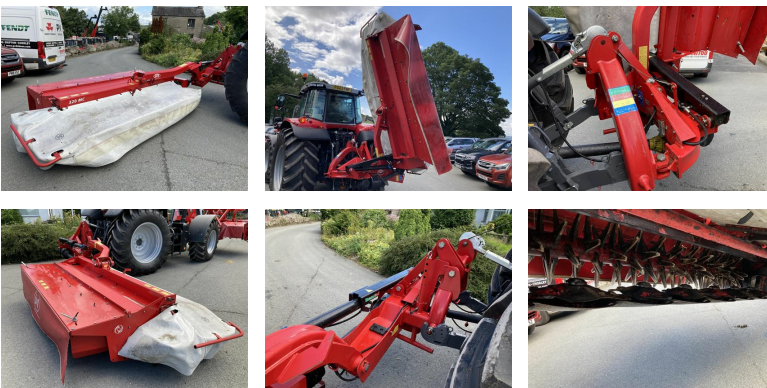

Used ~ Sold

Lely Splendimo 320 MC rear mower

REF: 89904 DEPOT: LEVENS

POA

BRAND: LELY

YEAR	HOURS/MILES	WEIGHT
2014	-	-

- Ex "Farmer owned"

Key features

- 3.2m working width
- Conditioner
- Centre pivot point (in the centre of the gravity)
- Twin pivot system ensures perfect ground contour following
- Hydraulic folding with integrated headland position
- Transport position 110* , weight is evenly distributed over the lift arms
- Low power requirement