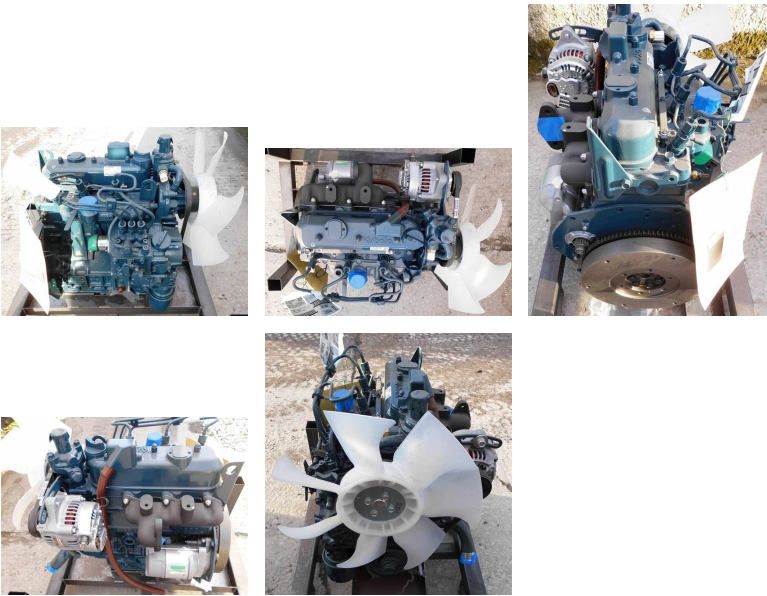

New ~ To Order

Kubota D1105 Engine - Excavator Spec

REF: N/A DEPOT: LEVENS

£3,400 + VAT

BRAND: KUBOTA

YEAR	HOURS/MILES	WEIGHT
-	-	-

A new Kubota D1105 excavator spec engine complete with rotating electrics.

Key features

- Brand new with 12 months warranty
- Application: KX36-2 KX36-2@ KX41-2 U20 U20-3 U25-3

Email steve@pvdobson.com

LEVENS

015395 60833

Ivy House Works LA8 8PG

WASHINGTON

0191 8160991