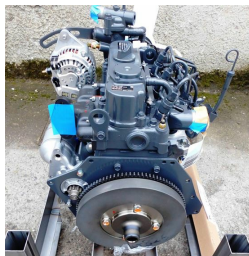

Kubota D902 Engine - RTVX900

REF: N/A DEPOT: LEVENS

£2,800 + VAT

BRAND: KUBOTA

YEAR	HOURS/MILES	WEIGHT
-	-	-

New Kubota D902 engine complete with rotating electrics. It will fit straight into the Kubota RTV X utility vehicle.

Key features

- 24.8HP
- New unused with 12 months warranty
- Application: RTV X utility vehicle
- Build list: D902 RTV X spec

LEVENS

015395 60833

Ivy House Works LA8 8PG

WASHINGTON

0191 8160991

26 Brindley Road NE37 2SB