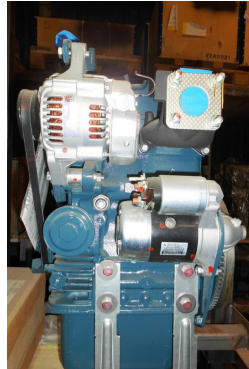

LEVENS

015395 60833

Ivy House Works LA8 8PG

WASHINGTON

0191 8160991

26 Brindley Road NE37 2SB

SKIPTON

01756 701166

Unit 2, Snaygill Industrial Estate BD23 2QR

CHORLEY

01772 426248

Unit 3M, Eaton Point PR7 7NG