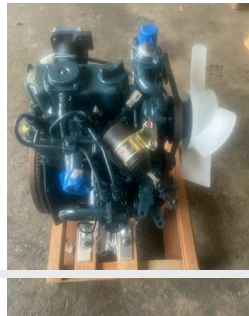

LEVENS

015395 60833

Ivy House Works LA8 8PG

WASHINGTON

0191 8160991

26 Brindley Road NE37 2SB

SKIPTON

01756 701166

Unit 2, Snaygill Industrial Estate BD23 2QR

CHORLEY

01772 426248

Unit 3M, Eaton Point PR7 7NG