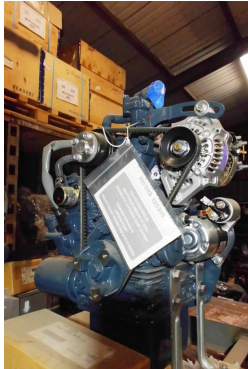

LEVENS

015395 60833

Ivy House Works LA8 8PG

WASHINGTON

0191 8160991

26 Brindley Road NE37 2SB

SKIPTON

01756 701166

Unit 2, Snaygill Industrial Estate BD23 2QR

CHORLEY

01772 426248

Unit 3M, Eaton Point PR7 7NG