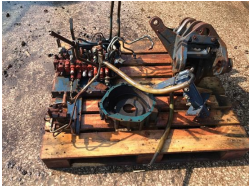

## Kubota Spares

REF: N/A DEPOT: LEVENS

### Key features

- Kingpost.
- Valve block.
- rotary joint.
- Sold as seen.