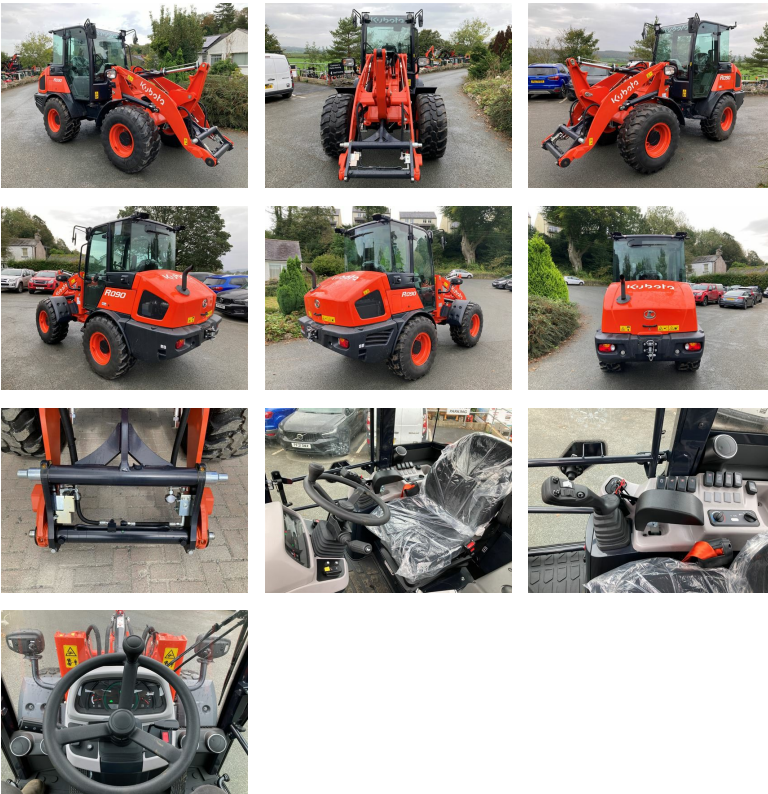

Ex-Demo ~ In Stock

Kubota R090 loading shovel

REF: 11062 DEPOT: LEVENS

£42,950 + VAT

BRAND: KUBOTA

YEAR	HOURS/MILES	WEIGHT
2023	-	-

Key features

- 65hp
- 2 Speed hydrostatic
- Auxillary lines
- Hydraulic locking pins
- Diff lock
- Air conditioning
- Anti-theft system
- 4.1 metre max lift height or 3.03m with pallet forks attached
- 2.16 tonne lift capacity
- No attachments included in this price