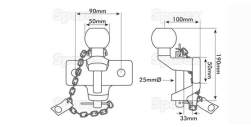

## Sparex Double Duty Ball Hitch 50mm

REF: 18924 DEPOT: LEVENS

**£68.92** + VAT

BRAND: SPAREX

YEAR	HOURS/MILES	WEIGHT
------	-------------	--------

-	-	-
---	---	---

Maximum Static Load Ball: 3500Kg

Maximum Static Load Pin: 5000Kg