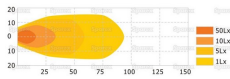

Sparex LED Work Light, Round

REF: 112524 DEPOT: LEVENS

£33.29 + VAT

BRAND: SPAREX

YEAR	HOURS/MILES	WEIGHT

-	-	-

Interference: Class 1, 1840 Lumens Raw, 10-30V

Key features

ECE Rating: Reg 10.

CE Approved: Yes.

IP Rating: IP6K9K.

Connection Type: For Male or Female Insulated Terminal.

LEVENS

015395 60833

Ivy House Works LA8 8PG

SKIPTON

01756 701166

Unit 2, Snaygill Industrial Estate BD23 2QR

CHORLEY

01772 426248

Unit 3M, Eaton Point PR7 7NG

WASHINGTON

0191 8160991

26 Brindley Road NE37 2SB